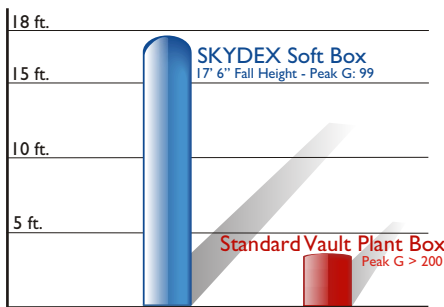

## PV Soft Box™ - SKYDEX Protected™ "A Solution That Really Works"

\*Fall heights of Vault Plant Box materials.

\*Fall height for a surface material is defined as the maximum height from which the metal headform on the testing device, upon impact, yields no more than 200 G's when tested in accordance with ASTM F1292.