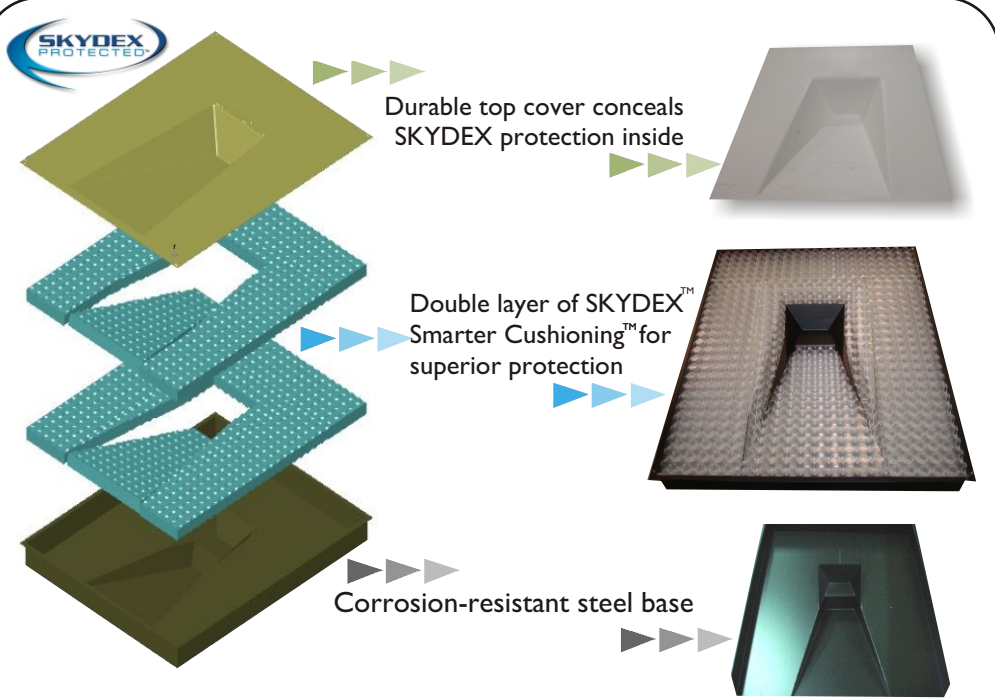

SKYDEX CRITICAL SAFETY PRODUCTS FOR VAULTING

- Vault Soft Box
- Vault Box Collar
- Pit Extension Pad

Distributed exclusively by:

For order information, please contact Gill Athletics at (800) 637-3090