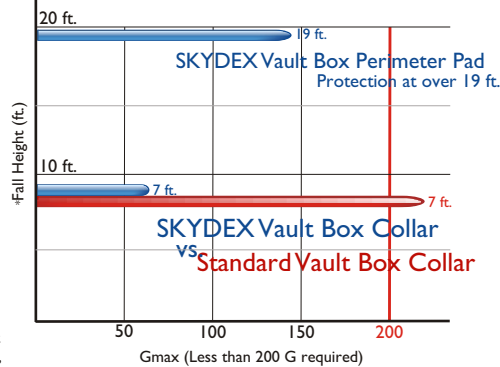

# POLE VAULT PROTECTION

Introducing a quantum leap forward in Pole Vault protection - a host of products designed to absorb impact several times better than current perimeter pads and vault boxes. SKYDEX™ Smarter Cushioning™ technology has been integrated into a vault plant box to create PV Soft Box™, a truly revolutionary vault box unequaled in performance level. Tested by elite vaulters, PV Soft Box™ looks and performs exactly like a standard steel box, but hidden inside are two layers of SKYDEX™ Smarter Cushioning™ technology designed to provide maximum protection for wayward jumps. PV Soft Box™ is so good vaulters won't notice the difference from a steel box, but they'll be able to jump confidently knowing their pit is SKYDEX Protected™.

## PV Soft Box™ - SKYDEX Protected™ "A Solution That Really Works"

\*Fall heights of Vault Plant Box materials.

\*Fall height for a surface material is defined as the maximum height from which the metal headform on the testing device, upon impact, yields no more than 200 G's when tested in accordance with ASTM F1292.

Impact testing of perimeter padding samples.